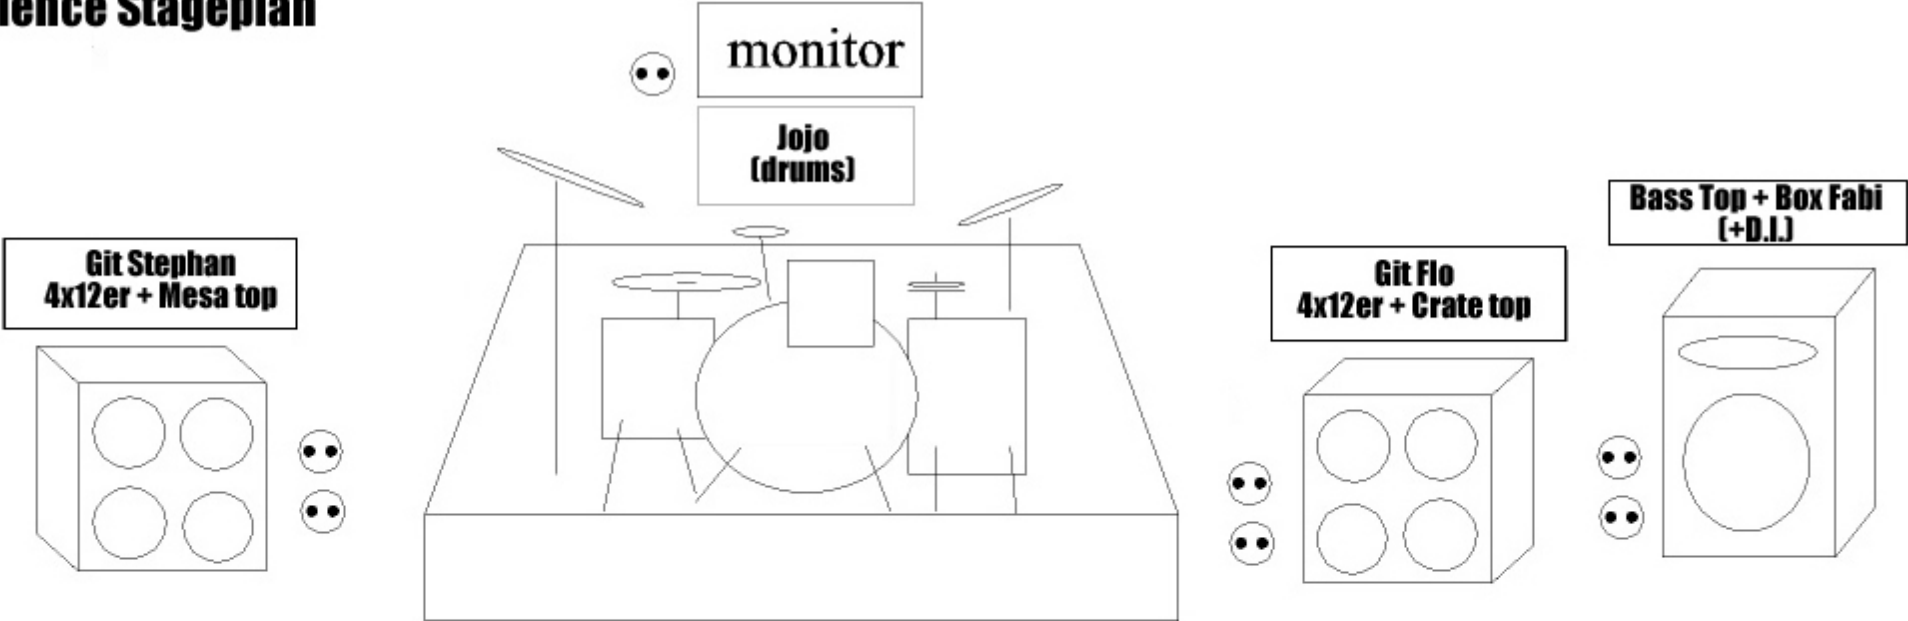

Art of Violence Stageplan

**Stephan
(Gitarre)**

**Björn
(Vocals)**

**Flo (Guitar,
Backing vocals)**

**Fabi
(Bass)**

monitor

monitor

monitor